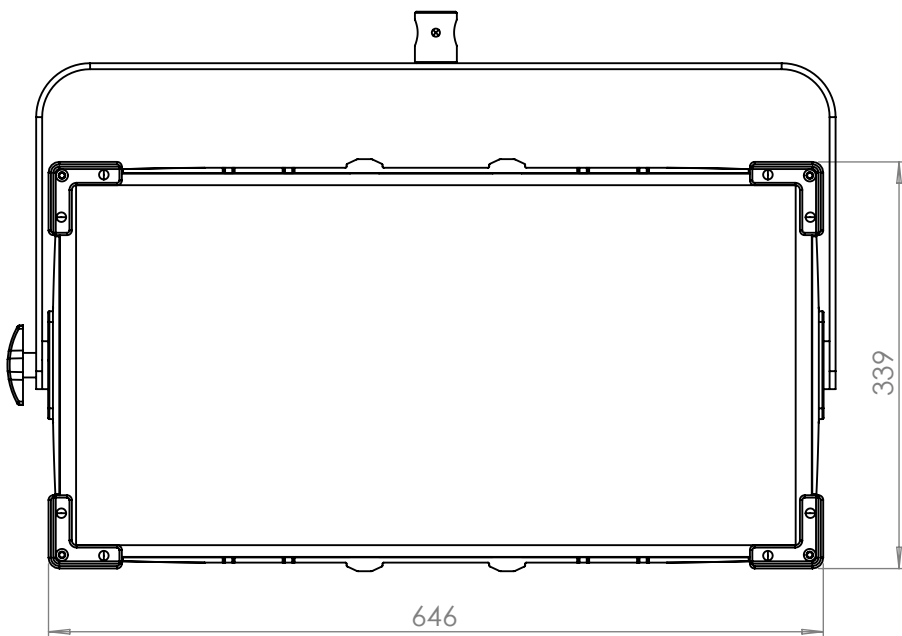

Lupo
Made in Italy

Cod 416 PRO

SuperpanelPRO

Full Color Soft 60

Technical Data

Dimensions (cm)	691 x 465 x 121 mm
Dimensions (in)	27.2 x 18.3 x 4.21 in
Weight (kg)	9 kg
Weight (lb)	19.8 lb
CRI (Colour Rendering Index)	97
TLCI (Television Lighting Consistency Index)	98
Estimated LED lifetime (L80)	50,000 hours
Dimmer 0 - 100	included
Dimming curves mode	Linear, Exponential, Logarithmic
DMX module	included
DMX (bit)	8 bit / 16 bit
Connection for 14.8 V battery with standard XLR 4 pin connector (pin 1: negative / pin 4: positive)	included
Standard XLR 5 pin connectors to DMX console	included
Watt consumption	440 W
Watt output (equivalent to tungsten)	4000 W
Firmware upgrades	through USB port
Colour temperature	2800 K - 10000 K
Voltage AC	90 V - 240 V
Voltage DC	14.8 V
Light beam	120°
Frequency (input)	50 / 60 Hz
Compliance	CE
Remote control	Bluetooth Long Range / DMX / RDM
Ambient temperature	Max: + 45°C / Min: - 10°C
Power factor	0.9

Mode for full color control.

RGBW

Mode for control of Red, Green, Blue and White independently.

Preset

Mode for a selected variety of gels.

Technical Drawing

Pole Operated Yoke

Lupo
Made in Italy