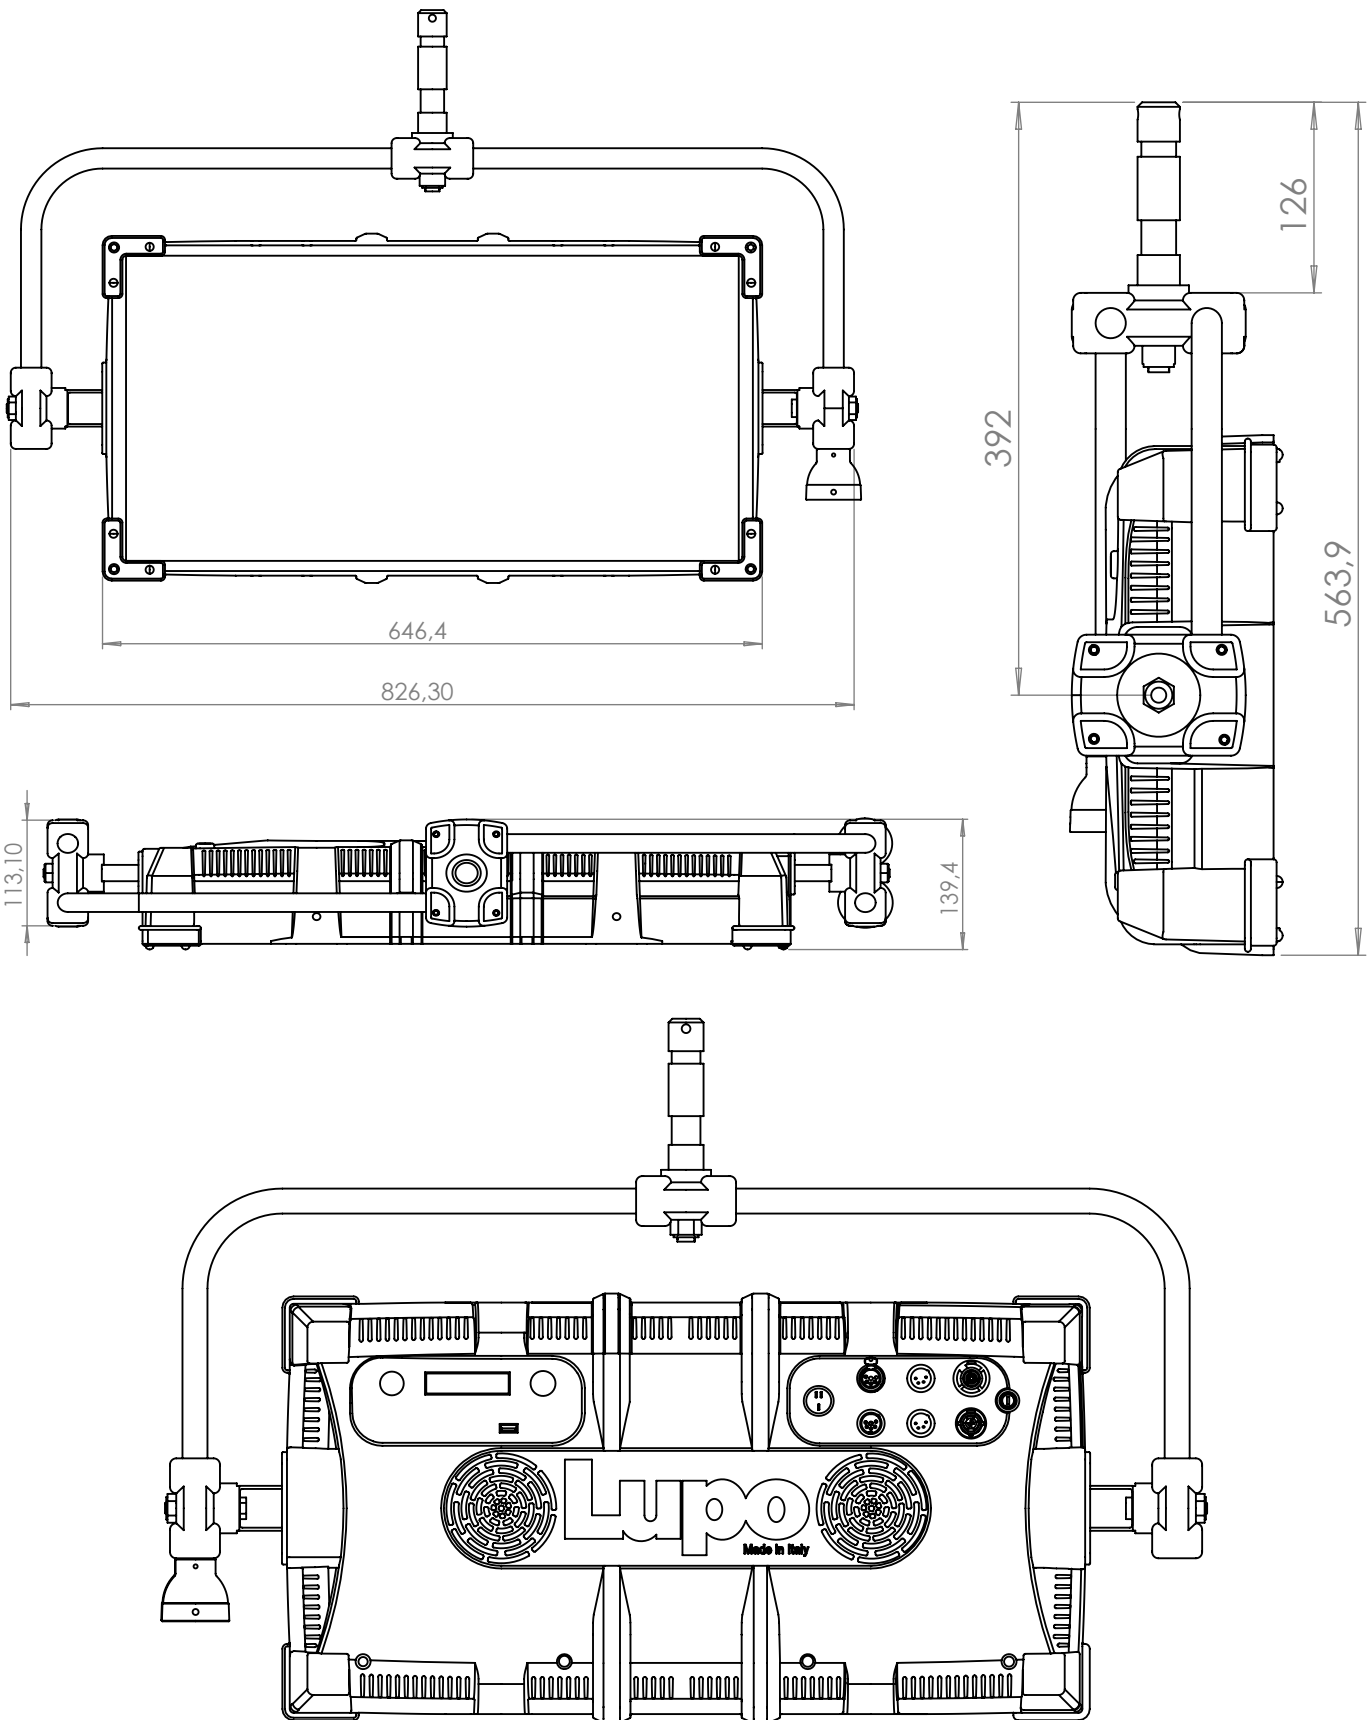

Lupo
Made in Italy

Cod 416 PRO

SuperpanelPRO

Full Color Soft 60

Technical Data

Dimensions (cm)	691 x 465 x 121 mm
Dimensions (in)	27.2 x 18.3 x 4.21 in
Weight (kg)	9 kg
Weight (lb)	19.8 lb
CRI (Colour Rendering Index)	97
TLCI (Television Lighting Consistency Index)	98
Estimated LED lifetime (L80)	50,000 hours
Dimmer 0 - 100	included
Dimming curves mode	Linear, Exponential, Logarithmic
DMX module	included
DMX (bit)	8 bit / 16 bit
Connection for 14.8 V battery with standard XLR 4 pin connector (pin 1: negative / pin 4: positive)	included
Standard XLR 5 pin connectors to DMX console	included
Watt consumption	440 W
Watt output (equivalent to tungsten)	4000 W
Firmware upgrades	through USB port
Colour temperature	2800 K - 10000 K
Voltage AC	90 V - 240 V
Voltage DC	14.8 V
Light beam	120°
Frequency (input)	50 / 60 Hz
Compliance	CE
Remote control	Bluetooth Long Range / DMX / RDM
Ambient temperature	Max: + 45°C / Min: - 10°C
Power factor	0.9

Mode for full color control.

RGBW

Mode for control of Red, Green, Blue and White independently.

Preset

Mode for a selected variety of gels.

Technical Drawing

Pole Operated Yoke

Lupo
Made in Italy