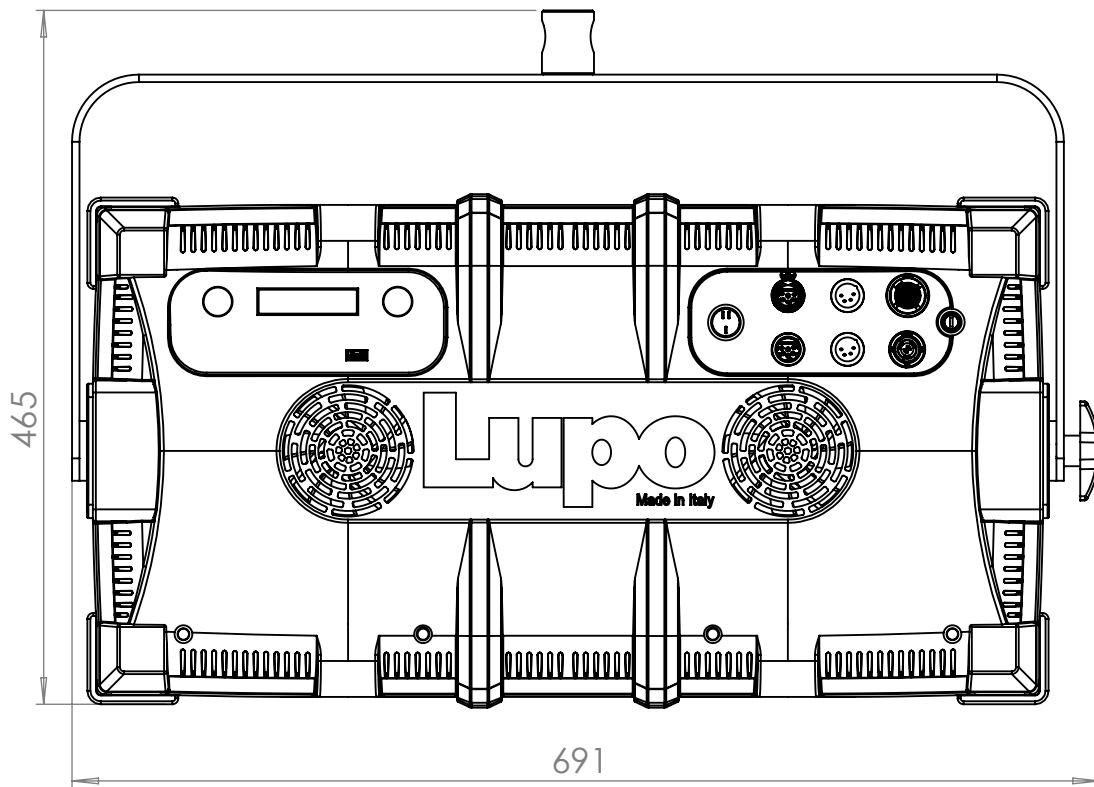

Lupo
Made in Italy

Cod 416 PRO

SuperpanelPRO

Full Color Soft 60

Technical Data

Dimensions (cm)	691 x 465 x 121 mm
Dimensions (in)	27.2 x 18.3 x 4.21 in
Weight (kg)	9 kg
Weight (lb)	19.8 lb
CRI (Colour Rendering Index)	97
TLCI (Television Lighting Consistency Index)	98
Estimated LED lifetime (L80)	50,000 hours
Dimmer 0 - 100	included
Dimming curves mode	Linear, Exponential, Logarithmic
DMX module	included
DMX (bit)	8 bit / 16 bit
Connection for 14.8 V battery with standard XLR 4 pin connector (pin 1: negative / pin 4: positive)	included
Standard XLR 5 pin connectors to DMX console	included
Watt consumption	440 W
Watt output (equivalent to tungsten)	4000 W
Firmware upgrades	through USB port
Colour temperature	2800 K - 10000 K
Voltage AC	90 V - 240 V
Voltage DC	14.8 V
Light beam	120°
Frequency (input)	50 / 60 Hz
Compliance	CE
Remote control	Bluetooth Long Range / DMX / RDM
Ambient temperature	Max: + 45°C / Min: - 10°C
Power factor	0.9

Mode for full color control.

RGBW

Mode for control of Red, Green, Blue and White independently.

Preset

Mode for a selected variety of gels.

Technical Drawing

Pole Operated Yoke

Lupo
Made in Italy