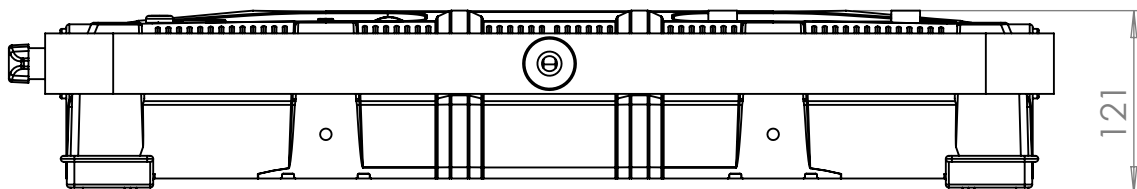

Lupo
Made in Italy

Cod 416 PRO

SuperpanelPRO

Full Color Soft 60

Technical Data

Dimensions (cm)	691 x 465 x 121 mm
Dimensions (in)	27.2 x 18.3 x 4.21 in
Weight (kg)	9 kg
Weight (lb)	19.8 lb
CRI (Colour Rendering Index)	97
TLCI (Television Lighting Consistency Index)	98
Estimated LED lifetime (L80)	50,000 hours
Dimmer 0 - 100	included
Dimming curves mode	Linear, Exponential, Logarithmic
DMX module	included
DMX (bit)	8 bit / 16 bit
Connection for 14.8 V battery with standard XLR 4 pin connector (pin 1: negative / pin 4: positive)	included
Standard XLR 5 pin connectors to DMX console	included
Watt consumption	440 W
Watt output (equivalent to tungsten)	4000 W
Firmware upgrades	through USB port
Colour temperature	2800 K - 10000 K
Voltage AC	90 V - 240 V
Voltage DC	14.8 V
Light beam	120°
Frequency (input)	50 / 60 Hz
Compliance	CE
Remote control	Bluetooth Long Range / DMX / RDM
Ambient temperature	Max: + 45°C / Min: - 10°C
Power factor	0.9

Mode for full color control.

RGBW

Mode for control of Red, Green, Blue and White independently.

Preset

Mode for a selected variety of gels.

Technical Drawing

Pole Operated Yoke

Lupo
Made in Italy