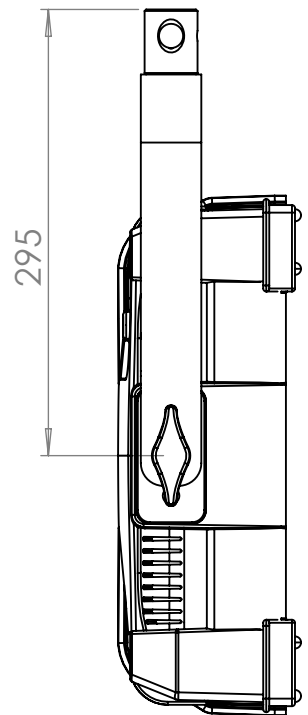

Lupo
Made in Italy

Cod 416 PRO

SuperpanelPRO

Full Color Soft 60

Technical Data

Dimensions (cm)	691 x 465 x 121 mm
Dimensions (in)	27.2 x 18.3 x 4.21 in
Weight (kg)	9 kg
Weight (lb)	19.8 lb
CRI (Colour Rendering Index)	97
TLCI (Television Lighting Consistency Index)	98
Estimated LED lifetime (L80)	50,000 hours
Dimmer 0 - 100	included
Dimming curves mode	Linear, Exponential, Logarithmic
DMX module	included
DMX (bit)	8 bit / 16 bit
Connection for 14.8 V battery with standard XLR 4 pin connector (pin 1: negative / pin 4: positive)	included
Standard XLR 5 pin connectors to DMX console	included
Watt consumption	440 W
Watt output (equivalent to tungsten)	4000 W
Firmware upgrades	through USB port
Colour temperature	2800 K - 10000 K
Voltage AC	90 V - 240 V
Voltage DC	14.8 V
Light beam	120°
Frequency (input)	50 / 60 Hz
Compliance	CE
Remote control	Bluetooth Long Range / DMX / RDM
Ambient temperature	Max: + 45°C / Min: - 10°C
Power factor	0.9

Mode for full color control.

RGBW

Mode for control of Red, Green, Blue and White independently.

Preset

Mode for a selected variety of gels.

Technical Drawing

Pole Operated Yoke

Lupo
Made in Italy